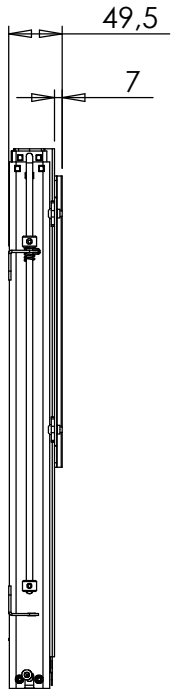

TS600

TS600 / MB600  
(VESA 100x100)

TS600 / MB600  
(VESA 200x100, 200x200)

DO NOT SCALE DRAWING SHEET 1 OF 7	WEIGHT:			<b>VENSET A/S</b> Nygade 63 - 6900 Skjern - Denmark <a href="http://www.venset.com">www.venset.com</a>	
	UNLESS OTHERWISE SPECIFIED: DIMENSIONS ARE IN MILLIMETERS TOLERANCES: LINEAR: According to ANGULAR: DIN 7168-m	NAME		DATE	TITLE:
<b>PROPRIETARY AND CONFIDENTIAL</b> THE INFORMATION CONTAINED IN THIS DRAWING IS THE SOLE PROPERTY OF VENSET A/S. ANY REPRODUCTION IN PART OR AS A WHOLE WITHOUT THE WRITTEN PERMISSION OF VENSET A/S IS PROHIBITED.	DRAWN	jo	11-06-2013	TS600 / MB600 main measures	
	Processes:			DWG NO.	REVISION
REMARKS:			133040	2	