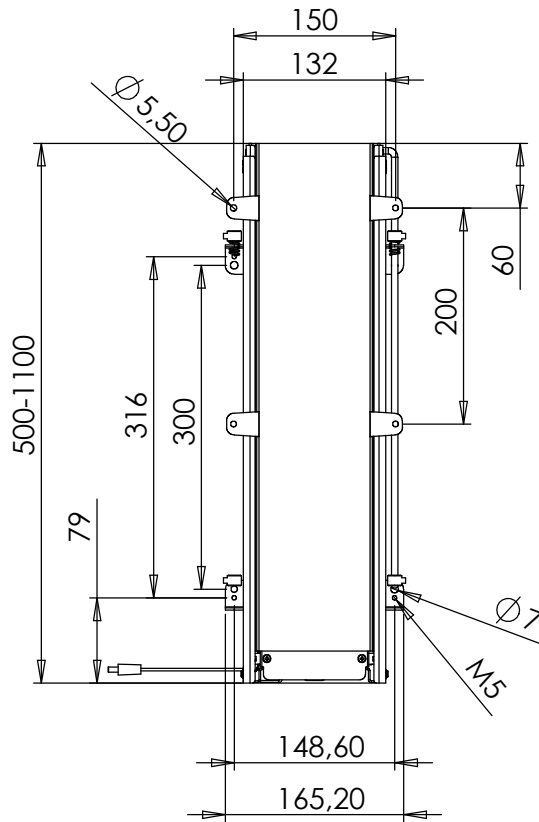

TS600

TS600 / MB600  
(VESA 100x100)

TS600 / MB600  
(VESA 200x100, 200x200)

DO NOT SCALE DRAWING SHEET 1 OF 7	WEIGHT:			<b>VENSET A/S</b> Nygade 63 - 6900 Skjern - Denmark <a href="http://www.venset.com">www.venset.com</a>	
	UNLESS OTHERWISE SPECIFIED: DIMENSIONS ARE IN MILLIMETERS TOLERANCES: LINEAR: According to ANGULAR: DIN 7168-m	NAME		DATE	TITLE:
<b>PROPRIETARY AND CONFIDENTIAL</b> THE INFORMATION CONTAINED IN THIS DRAWING IS THE SOLE PROPERTY OF VENSET A/S. ANY REPRODUCTION IN PART OR AS A WHOLE WITHOUT THE WRITTEN PERMISSION OF VENSET A/S IS PROHIBITED.	DRAWN	jo	11-06-2013	TS600 / MB600 main measures	
	Processes:			DWG NO.	REVISION
REMARKS:			133040	2	