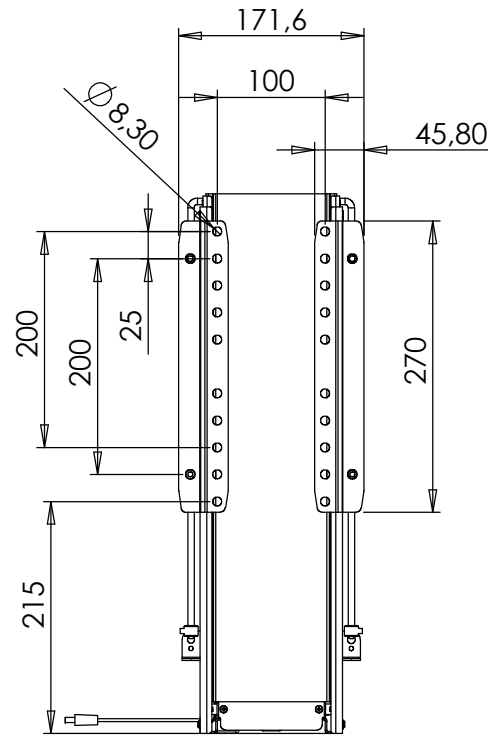

TS600

TS600 / MB600  
(VESA 100x100)

TS600 / MB600  
(VESA 200x100, 200x200)

DO NOT SCALE DRAWING SHEET 1 OF 7	WEIGHT:			<b>VENSET A/S</b> Nygade 63 - 6900 Skjern - Denmark <a href="http://www.venset.com">www.venset.com</a>	
	UNLESS OTHERWISE SPECIFIED: DIMENSIONS ARE IN MILLIMETERS TOLERANCES: LINEAR: According to ANGULAR: DIN 7168-m	NAME		DATE	TITLE:
<b>PROPRIETARY AND CONFIDENTIAL</b> THE INFORMATION CONTAINED IN THIS DRAWING IS THE SOLE PROPERTY OF VENSET A/S. ANY REPRODUCTION IN PART OR AS A WHOLE WITHOUT THE WRITTEN PERMISSION OF VENSET A/S IS PROHIBITED.	DRAWN	jo	11-06-2013	TS600 / MB600 main measures	
	Processes:			DWG NO.	REVISION
REMARKS:			133040	2	