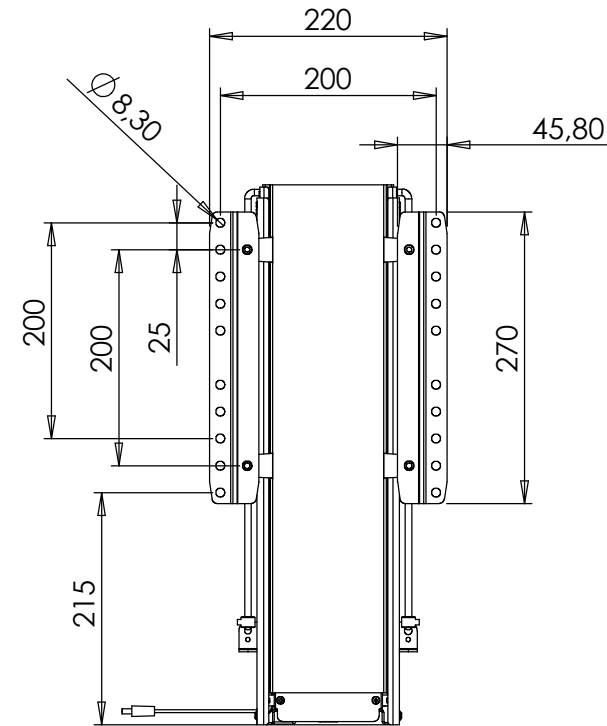

TS600

TS600 / MB600  
(VESA 100x100)

TS600 / MB600  
(VESA 200x100, 200x200)

DO NOT SCALE DRAWING SHEET 1 OF 7	WEIGHT:			<b>VENSET A/S</b> Nygade 63 - 6900 Skjern - Denmark <a href="http://www.venset.com">www.venset.com</a>	
	UNLESS OTHERWISE SPECIFIED: DIMENSIONS ARE IN MILLIMETERS TOLERANCES: LINEAR: According to ANGULAR: DIN 7168-m	NAME		DATE	TITLE:
<b>PROPRIETARY AND CONFIDENTIAL</b> THE INFORMATION CONTAINED IN THIS DRAWING IS THE SOLE PROPERTY OF VENSET A/S. ANY REPRODUCTION IN PART OR AS A WHOLE WITHOUT THE WRITTEN PERMISSION OF VENSET A/S IS PROHIBITED.	DRAWN	jo	11-06-2013	TS600 / MB600 main measures	
	Processes:			DWG NO.	REVISION
REMARKS:			133040	2	