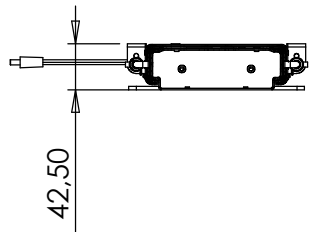

TS600

TS600 / MB600  
(VESA 100x100)

TS600 / MB600  
(VESA 200x100, 200x200)

DO NOT SCALE DRAWING SHEET 1 OF 7	WEIGHT:			<b>VENSET A/S</b> Nygade 63 - 6900 Skjern - Denmark <a href="http://www.venset.com">www.venset.com</a>	
	UNLESS OTHERWISE SPECIFIED: DIMENSIONS ARE IN MILLIMETERS TOLERANCES: LINEAR: According to ANGULAR: DIN 7168-m	NAME		DATE	TITLE:
<b>PROPRIETARY AND CONFIDENTIAL</b> THE INFORMATION CONTAINED IN THIS DRAWING IS THE SOLE PROPERTY OF VENSET A/S. ANY REPRODUCTION IN PART OR AS A WHOLE WITHOUT THE WRITTEN PERMISSION OF VENSET A/S IS PROHIBITED.	DRAWN	jo	11-06-2013	TS600 / MB600 main measures	
	Processes:			DWG NO.	REVISION
REMARKS:			133040	2	