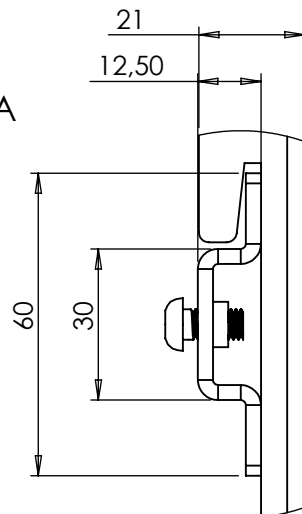

DETAIL B  
SCALE 1 : 3

DETAIL A

DO NOT SCALE DRAWING SHEET 1 OF 1		WEIGHT: 3846.92		<b>VENSET A/S</b> Industrivej 23 - 6900 Skjern - Denmark <a href="http://www.venset.com">www.venset.com</a>
UNLESS OTHERWISE SPECIFIED: DIMENSIONS ARE IN MILLIMETERS TOLERANCES: LINEAR: According to ANGULAR: DIN 7168-m	DRAWN	NAME AL	DATE 07-04-24	TITLE: MB004 main measures
	CHECKED	Processes:		DWG NO. 150730
<b>PROPRIETARY AND CONFIDENTIAL</b> THE INFORMATION CONTAINED IN THIS DRAWING IS THE SOLE PROPERTY OF VENSET A/S. ANY REPRODUCTION IN PART OR AS A WHOLE WITHOUT THE WRITTEN PERMISSION OF VENSET A/S IS PROHIBITED.		REMARKS:		REVISION 1