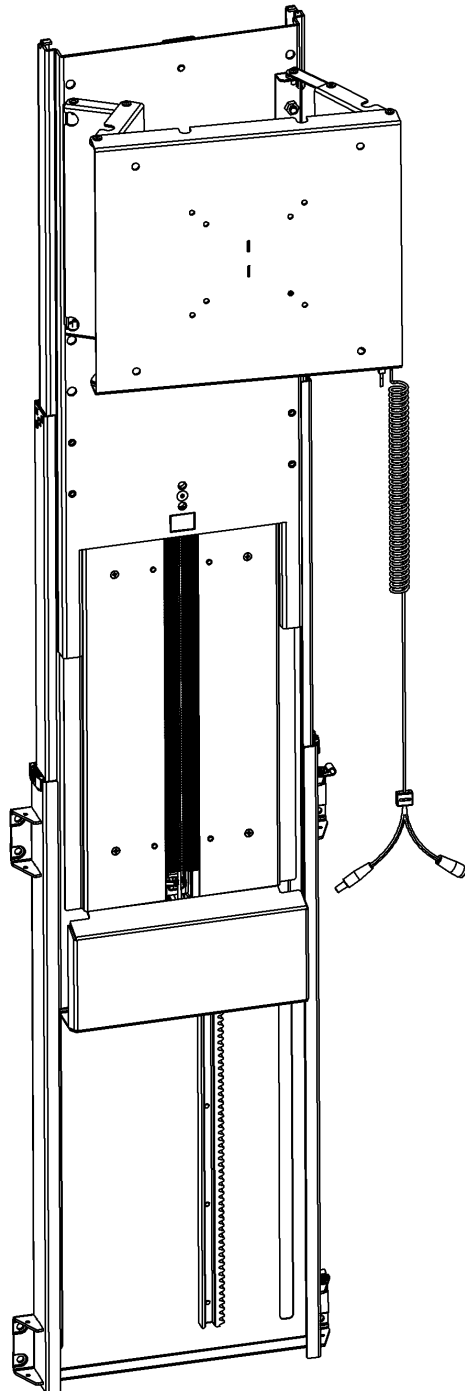

# SB001 XBXX1 Swivel bracket

Assembly Instruction and Usermanual

# For TSXXXXA/TSXXXXC lifts

TS700/1000 mounting showed.  
On TS750 this cable clip has to  
be fix to the wooden back panel.

**Max allowed weight of TV mounted on SB001: 15 kg / 33 lbs**  
**Max TV size for SB001 is 46"**

# For TSXXXXB lifts

TS700/1000 mounting showed.  
On TS750 this cable clip has to  
be fix to the wooden back panel.

**Max allowed weight of TV mounted on SB001: 15 kg / 33 lbs**  
**Max TV size for SB001 is 46"**

The lift can only be operated when the SB001 swivel bracket is placed parallel to the lift. If the lift and swivel bracket are not parallel the safety switch of the swivel bracket will prohibit the supply of power.