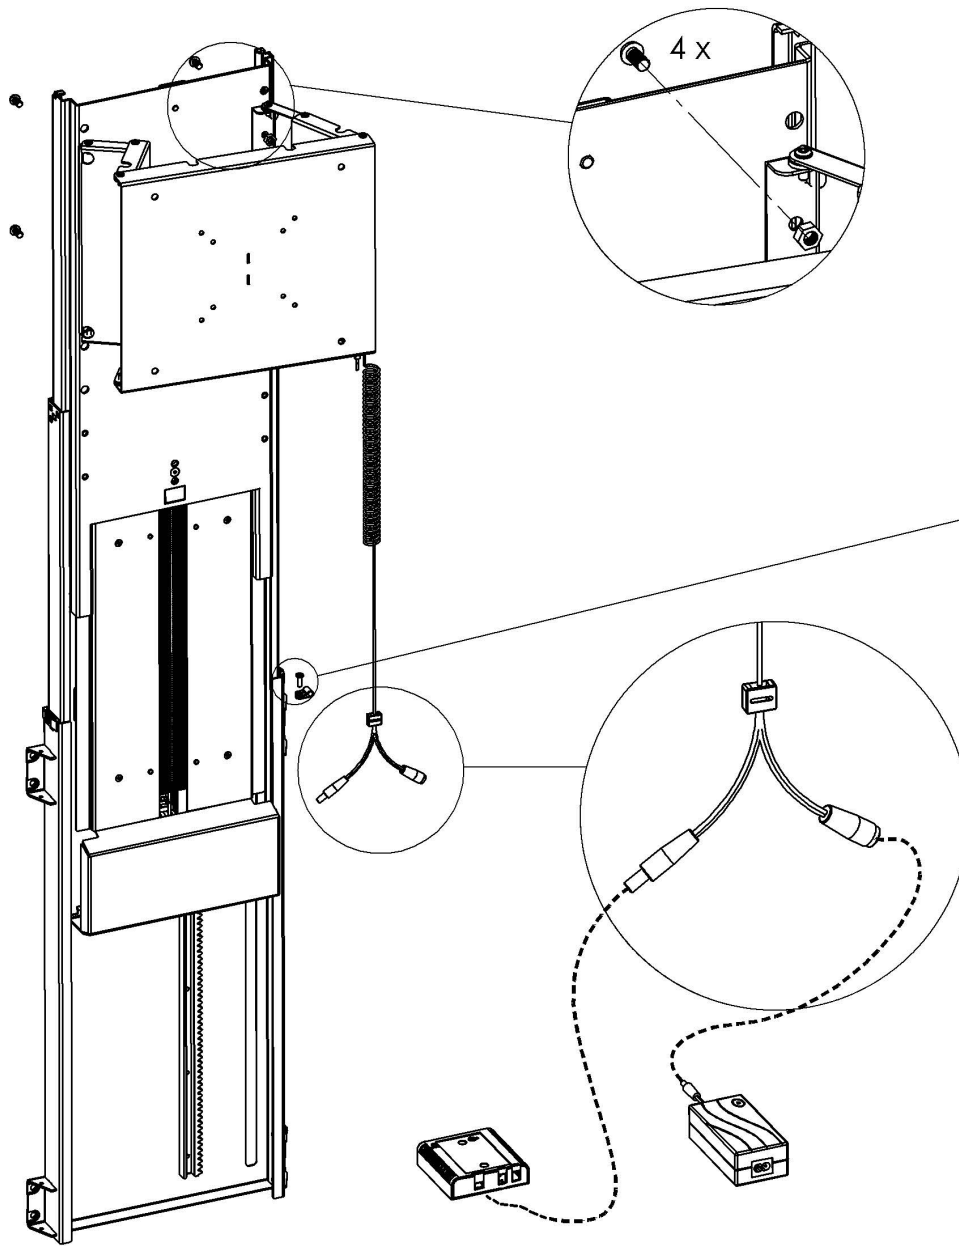

# SB001 XBXX1 Swivel bracket

Assembly Instruction and Usermanual

# For TSXXXXA/TSXXXXC lifts

TS700/1000 mounting showed.  
On TS750 this cable clip has to  
be fix to the wooden back panel.

**Max allowed weight of TV mounted on SB001: 15 kg / 33 lbs**  
**Max TV size for SB001 is 46"**

# For TSXXXXB lifts

TS700/1000 mounting showed.  
On TS750 this cable clip has to  
be fix to the wooden back panel.

**Max allowed weight of TV mounted on SB001: 15 kg / 33 lbs**  
**Max TV size for SB001 is 46"**

The lift can only be operated when the SB001 swivel bracket is placed parallel to the lift. If the lift and swivel bracket are not parallel the safety switch of the swivel bracket will prohibit the supply of power.