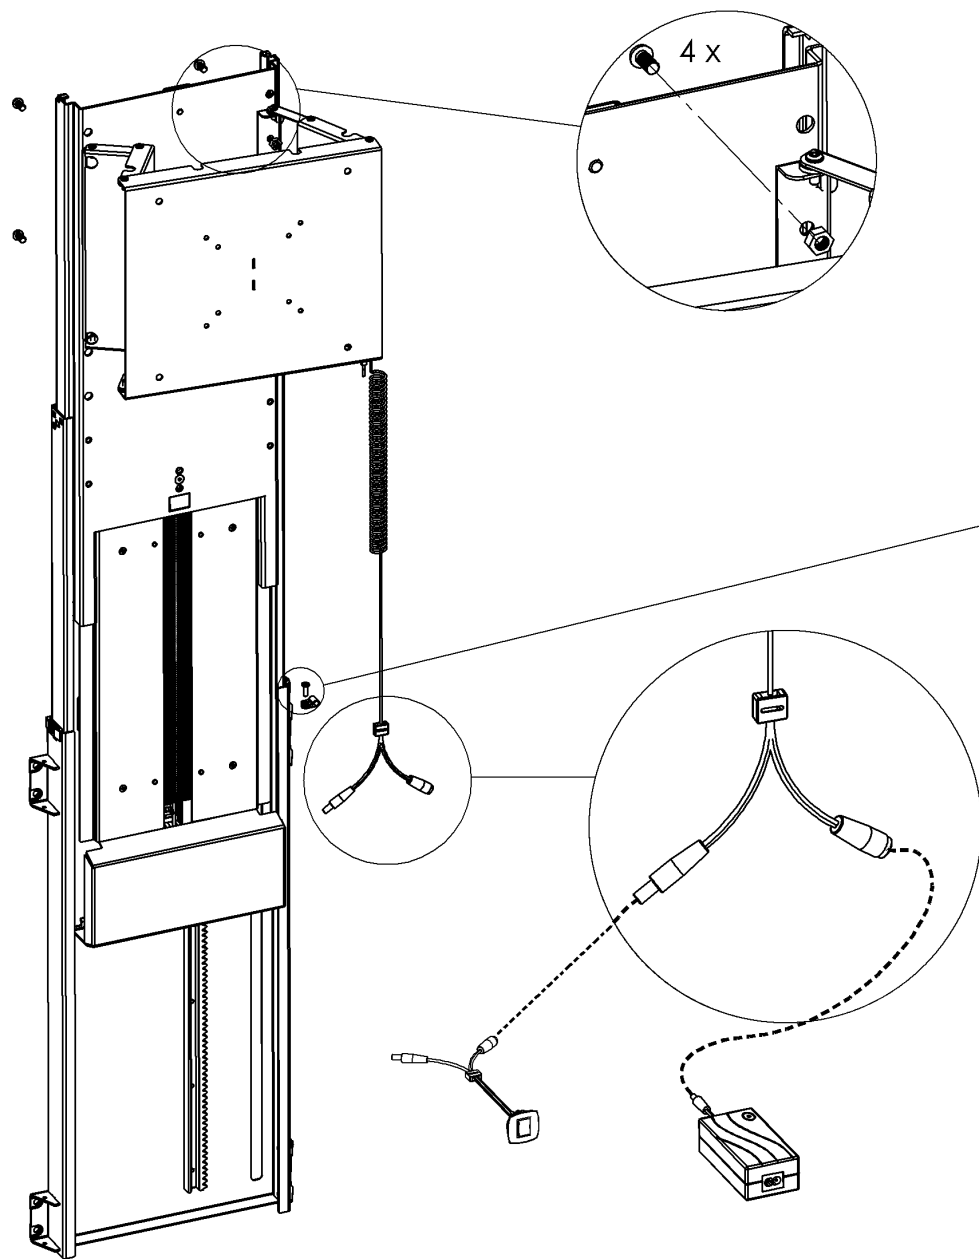

# SB001 XBXX1 Swivel bracket

Assembly Instruction and Usermanual

# For TSXXXXA/TSXXXXC lifts

TS700/1000 mounting showed.  
On TS750 this cable clip has to  
be fix to the wooden back panel.

**Max allowed weight of TV mounted on SB001: 15 kg / 33 lbs**  
**Max TV size for SB001 is 46"**

# For TSXXXXB lifts

TS700/1000 mounting showed.  
On TS750 this cable clip has to  
be fix to the wooden back panel.

**Max allowed weight of TV mounted on SB001: 15 kg / 33 lbs**  
**Max TV size for SB001 is 46"**

The lift can only be operated when the SB001 swivel bracket is placed parallel to the lift. If the lift and swivel bracket are not parallel the safety switch of the swivel bracket will prohibit the supply of power.