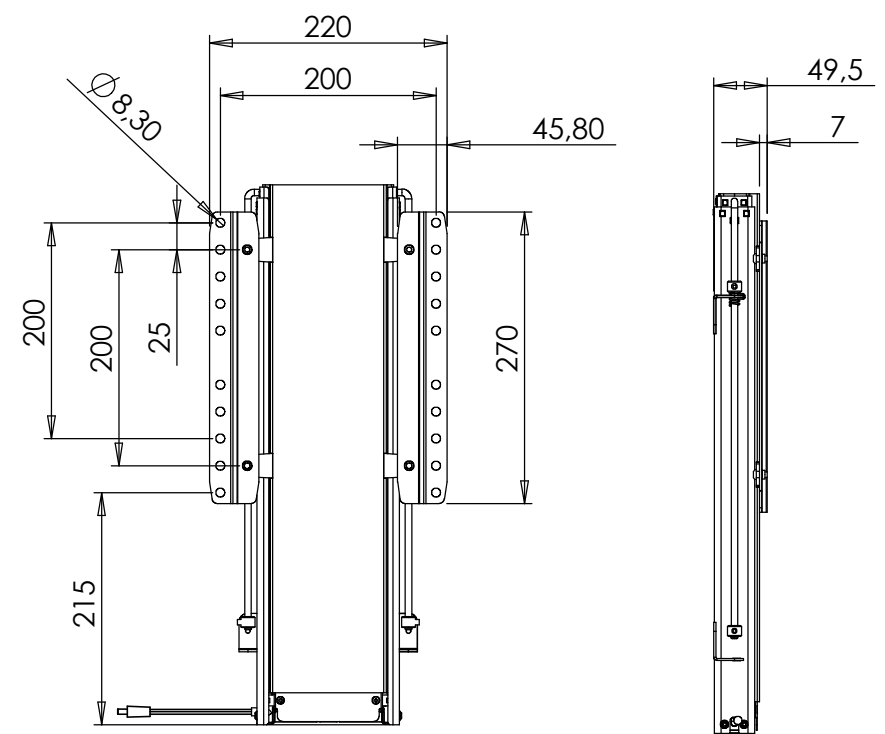

TS600

TS600 / MB600
(VESA 100x100, 100x200)

TS600 / MB600
(VESA 200x200)

DO NOT SCALE DRAWING		WEIGHT:		 VENSET A/S Nygade 63 - 6900 Skjern - Denmark www.venset.com	
SHEET 1 OF 9					
UNLESS OTHERWISE SPECIFIED: DIMENSIONS ARE IN MILLIMETERS TOLERANCES: LINEAR: According to ANGULAR: DIN 7168-m		NAME	DATE	TITLE:	
		DRAWN	jo		
PROPRIETARY AND CONFIDENTIAL THE INFORMATION CONTAINED IN THIS DRAWING IS THE SOLE PROPERTY OF VENSET A/S. ANY REPRODUCTION IN PART OR AS A WHOLE WITHOUT THE WRITTEN PERMISSION OF VENSET A/S IS PROHIBITED.		CHECKED		TS600 / MB600 main measures	
		Processes:			
		REMARKS:		DWG NO.	REVISION
				133040	3