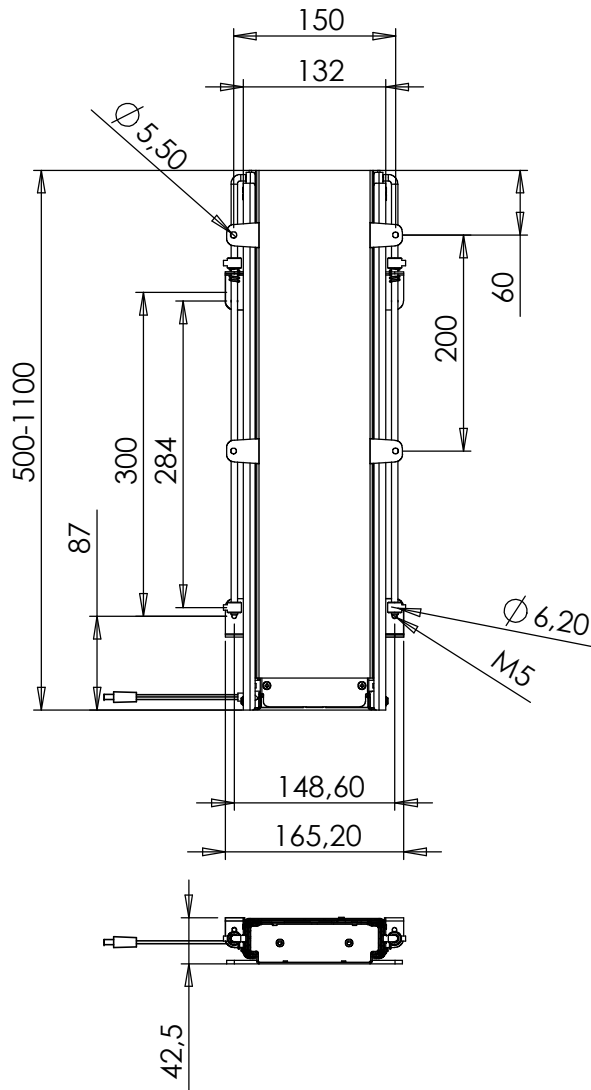

TS600

TS600 / MB600
(VESA 100x100, 100x200)

TS600 / MB600
(VESA 200x200)

DO NOT SCALE DRAWING		WEIGHT:		 VENSET A/S Nygade 63 - 6900 Skjern - Denmark www.venset.com	
SHEET 1 OF 9					
UNLESS OTHERWISE SPECIFIED: DIMENSIONS ARE IN MILLIMETERS TOLERANCES: LINEAR: According to ANGULAR: DIN 7168-m		NAME	DATE	TITLE:	
		DRAWN	jo		
PROPRIETARY AND CONFIDENTIAL THE INFORMATION CONTAINED IN THIS DRAWING IS THE SOLE PROPERTY OF VENSET A/S. ANY REPRODUCTION IN PART OR AS A WHOLE WITHOUT THE WRITTEN PERMISSION OF VENSET A/S IS PROHIBITED.		CHECKED		TS600 / MB600 main measures	
		Processes:			
		REMARKS:		DWG NO.	REVISION
				133040	3