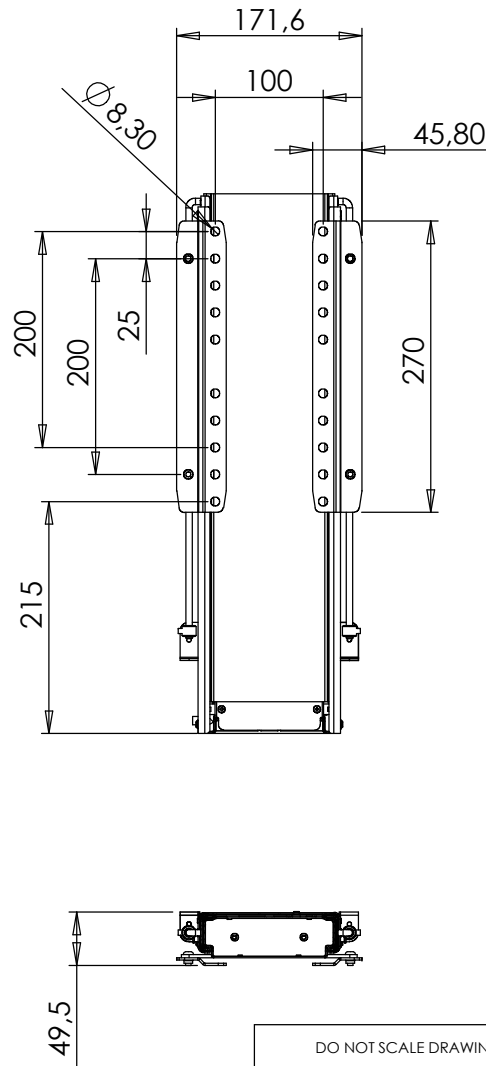

TS600

TS600 / MB600
(VESA 100x100, 100x200)

TS600 / MB600
(VESA 200x200)

DO NOT SCALE DRAWING		WEIGHT:		 VENSET A/S Nygade 63 - 6900 Skjern - Denmark www.venset.com	
SHEET 1 OF 9					
UNLESS OTHERWISE SPECIFIED: DIMENSIONS ARE IN MILLIMETERS TOLERANCES: LINEAR: According to ANGULAR: DIN 7168-m		NAME	DATE	TITLE:	
		DRAWN	jo		
PROPRIETARY AND CONFIDENTIAL THE INFORMATION CONTAINED IN THIS DRAWING IS THE SOLE PROPERTY OF VENSET A/S. ANY REPRODUCTION IN PART OR AS A WHOLE WITHOUT THE WRITTEN PERMISSION OF VENSET A/S IS PROHIBITED.		CHECKED		TS600 / MB600 main measures	
		Processes:			
		REMARKS:		DWG NO.	REVISION
				133040	3